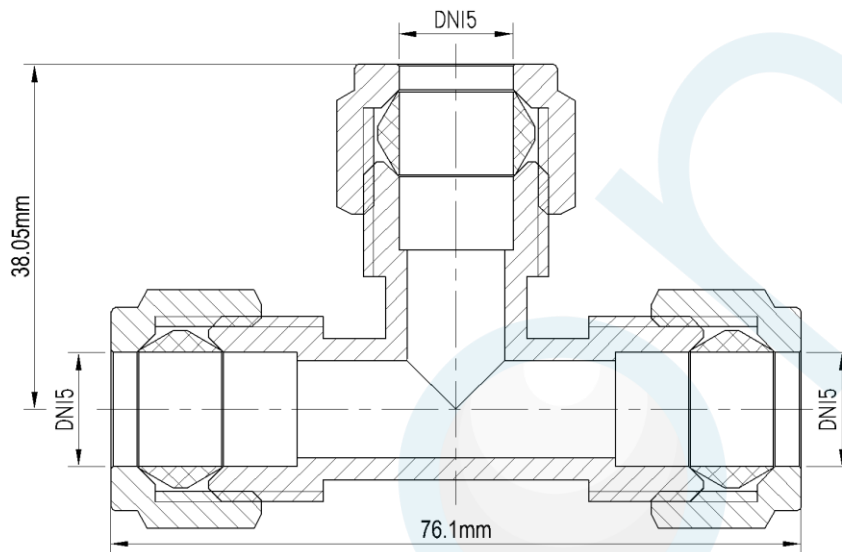

TEE CxCxC 15mmC ALL ENDS CP N/O

Product Code : 84731

Brand Name: **elson**

Product Specification

- Watermark Licence Number: WMKA 02497
- In compliance with AS 3688
- Material: DR Brass, Complies with AS 2345
- Suitable for Potable Water – complies with AS/NZS 4020
- Maximum Working Temperature: 95°C
- Maximum Working Pressure at 20°C : 2100Kpa
- Threads are all BSP